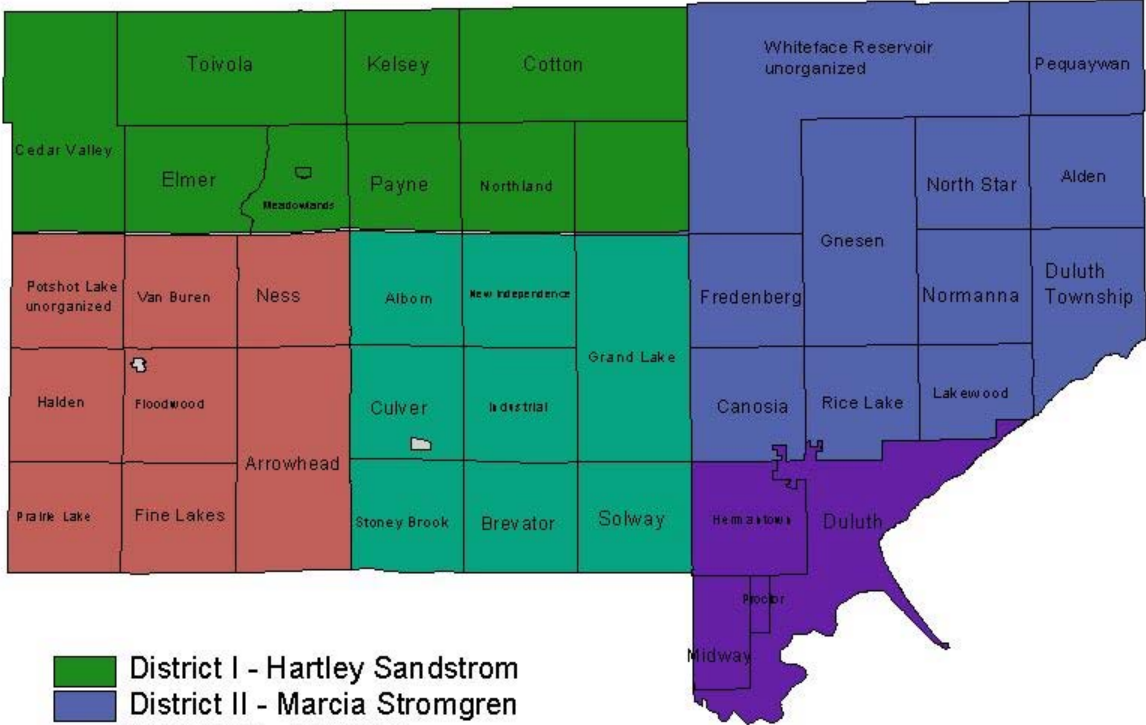

South St. Louis SWCD Supervisor Districts

- District I - Hartley Sandstrom
- District II - Marcia Stromgren
- District III - Al Moline
- District IV - David Davis
- District V - Debra Taylor