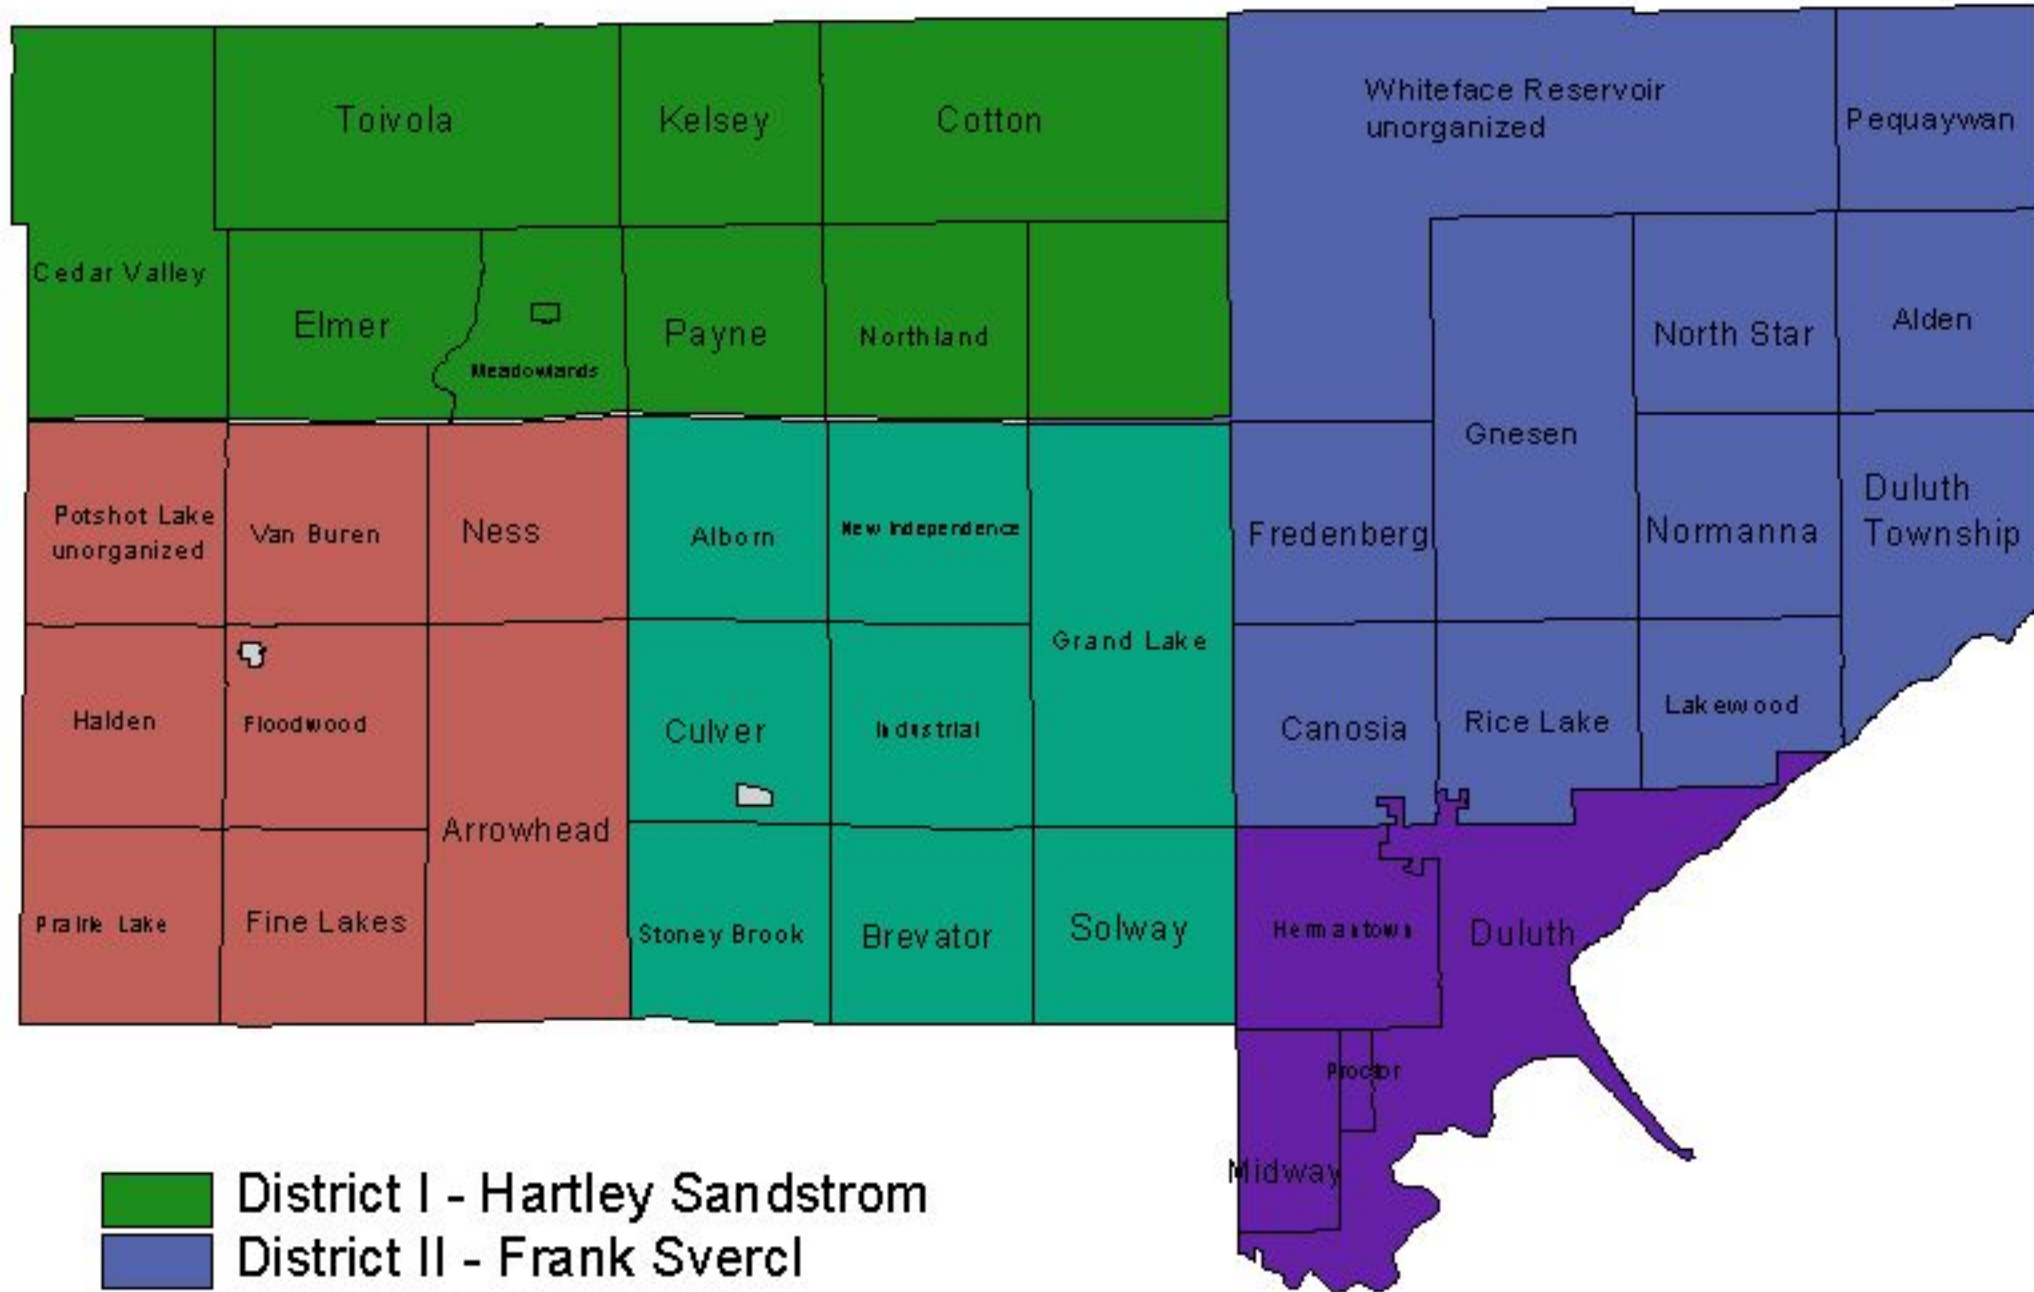

South St. Louis SWCD Supervisor Districts

- District I - Hartley Sandstrom
- District II - Frank Svercl
- District III - Al Moline
- District IV - David Davis
- District V - Debra Taylor