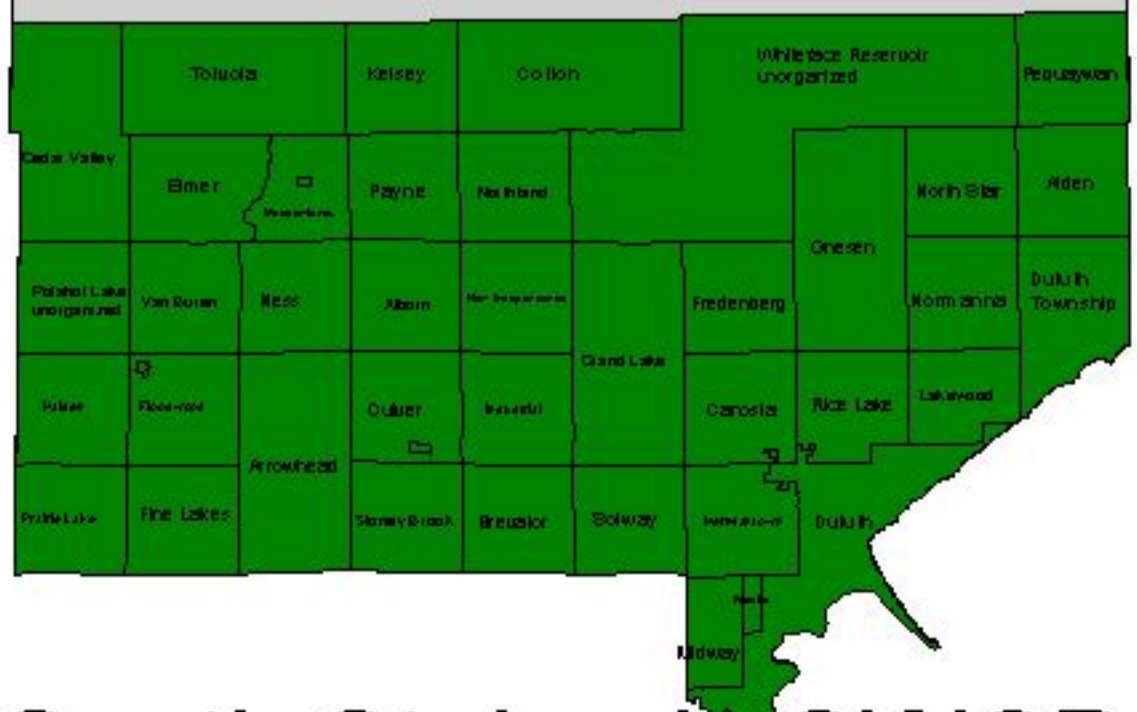

St. Louis County
SWCD Boundary

North St. Louis SWCD

St. Louis County

South St. Louis SWCD